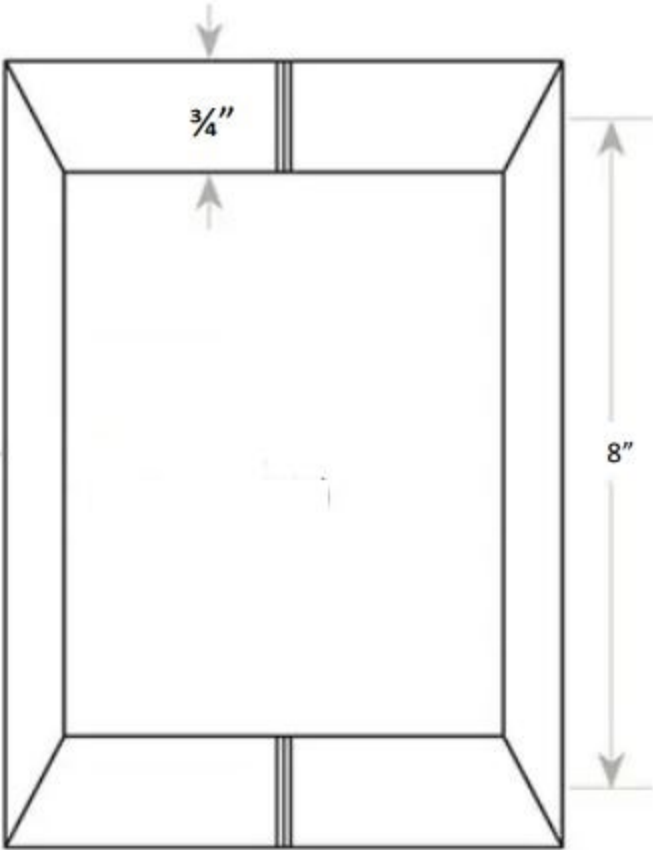

PULL HANDEL-KNOBS & TOWEL BARS

60077
Square Pull
Handle

Available Finishes

*1/2" Holes, 8" CTC