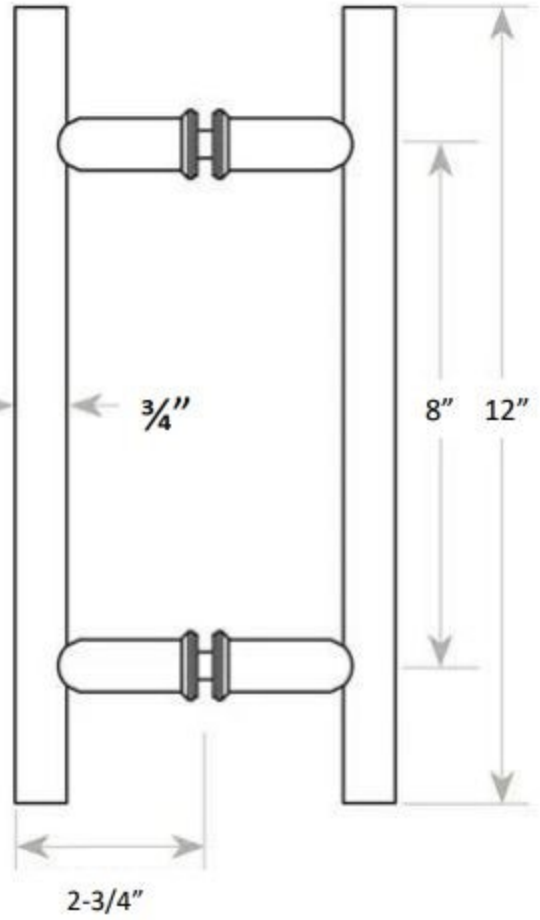

PULL HANDEL-KNOBS & TOWEL BARS

60008
Ladder Pull
Handle Round

Available Finishes

CH BN MB