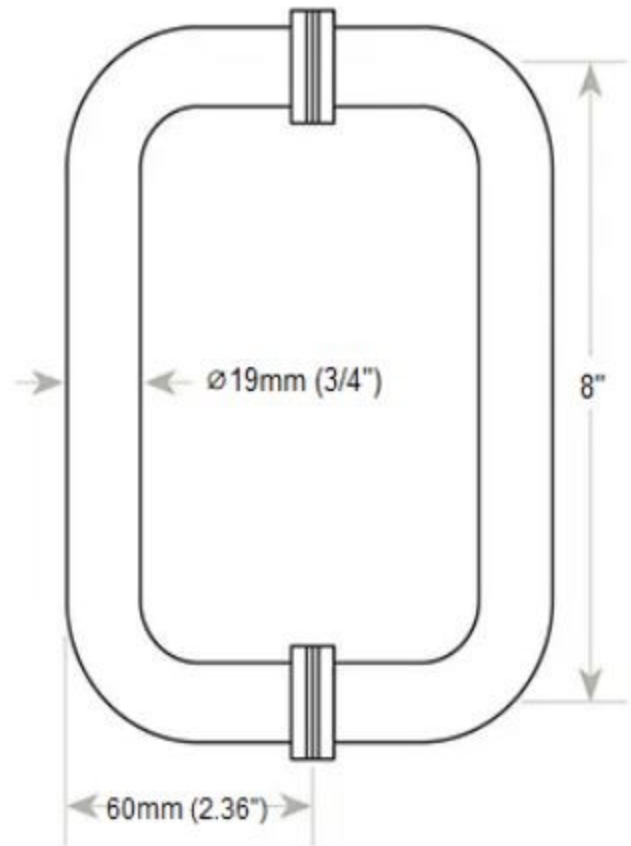

PULL HANDLE-KNOBS & TOWEL BARS

D Pull Handle **60002**

Available Finishes

\*1/2" Holes, 8" CTC