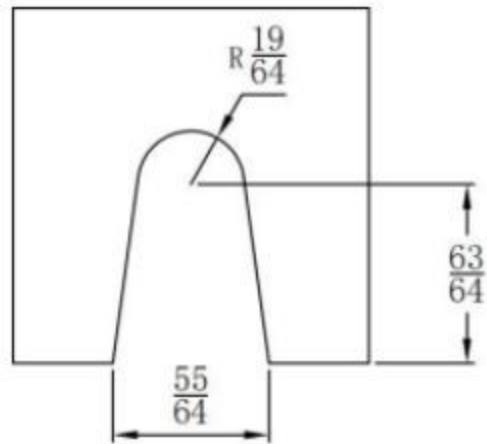

GLASS BRACKETS BEVELED EDGE

55000

Wall to Glass Beveled
Notch in Glass style

- Material : Solid Brass
Glass Thickness : 5/16" - 1/2"(10-12mm)
tempered glass
Size : 50mm x 50mm

Available Finishes

CH

BN

MB