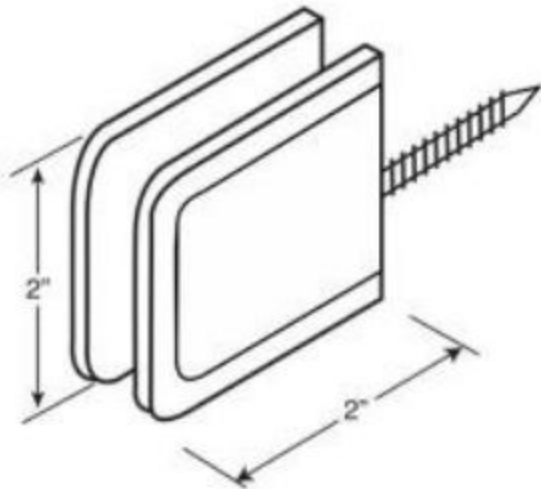

GLASS BRACKETS BEVELED EDGE

55000

Wall to Glass Beveled
Notch in Glass style

- Material : Solid Brass
Glass Thickness : 5/16" - 1/2"(10-12mm)
tempered glass
Size : 50mm x 50mm

Available Finishes

CH

BN

MB