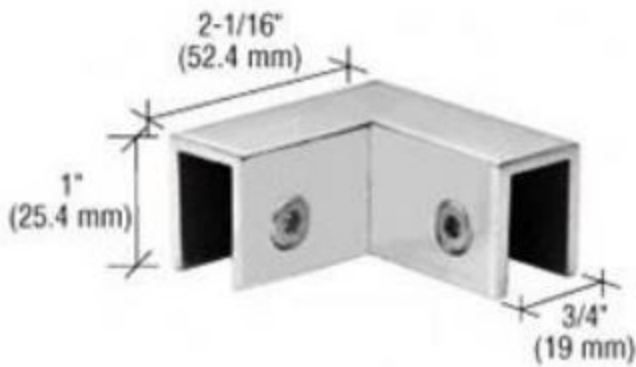

## 35011

Over Panel Fixed 90°  
Glass to Glass

Material : Solid Brass  
Glass Thickness : 3/8" (10mm)  
tempered glass