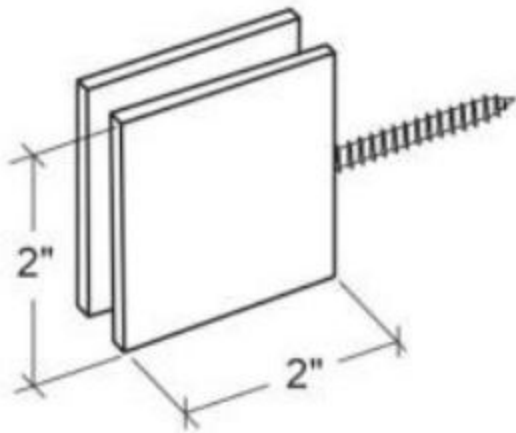

**GLASS BRACKETS SQ. EDGE**

**35000**

Wall to Glass  
Notch in Glass SQ

- Material : Solid Brass
- Glass Thickness : 5/16" - 1/2"(10-12mm)  
tempered glass
- Size : 50mm x 50mm

**Available Finishes**