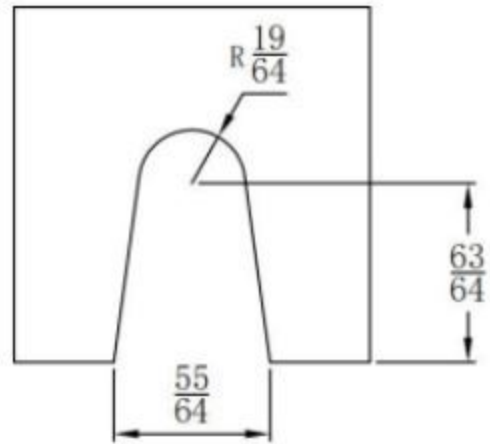

**GLASS BRACKETS SQ. EDGE**

**35000**

Wall to Glass  
Notch in Glass SQ

- Material : Solid Brass
- Glass Thickness : 5/16" - 1/2"(10-12mm)  
tempered glass
- Size : 50mm x 50mm

**Available Finishes**